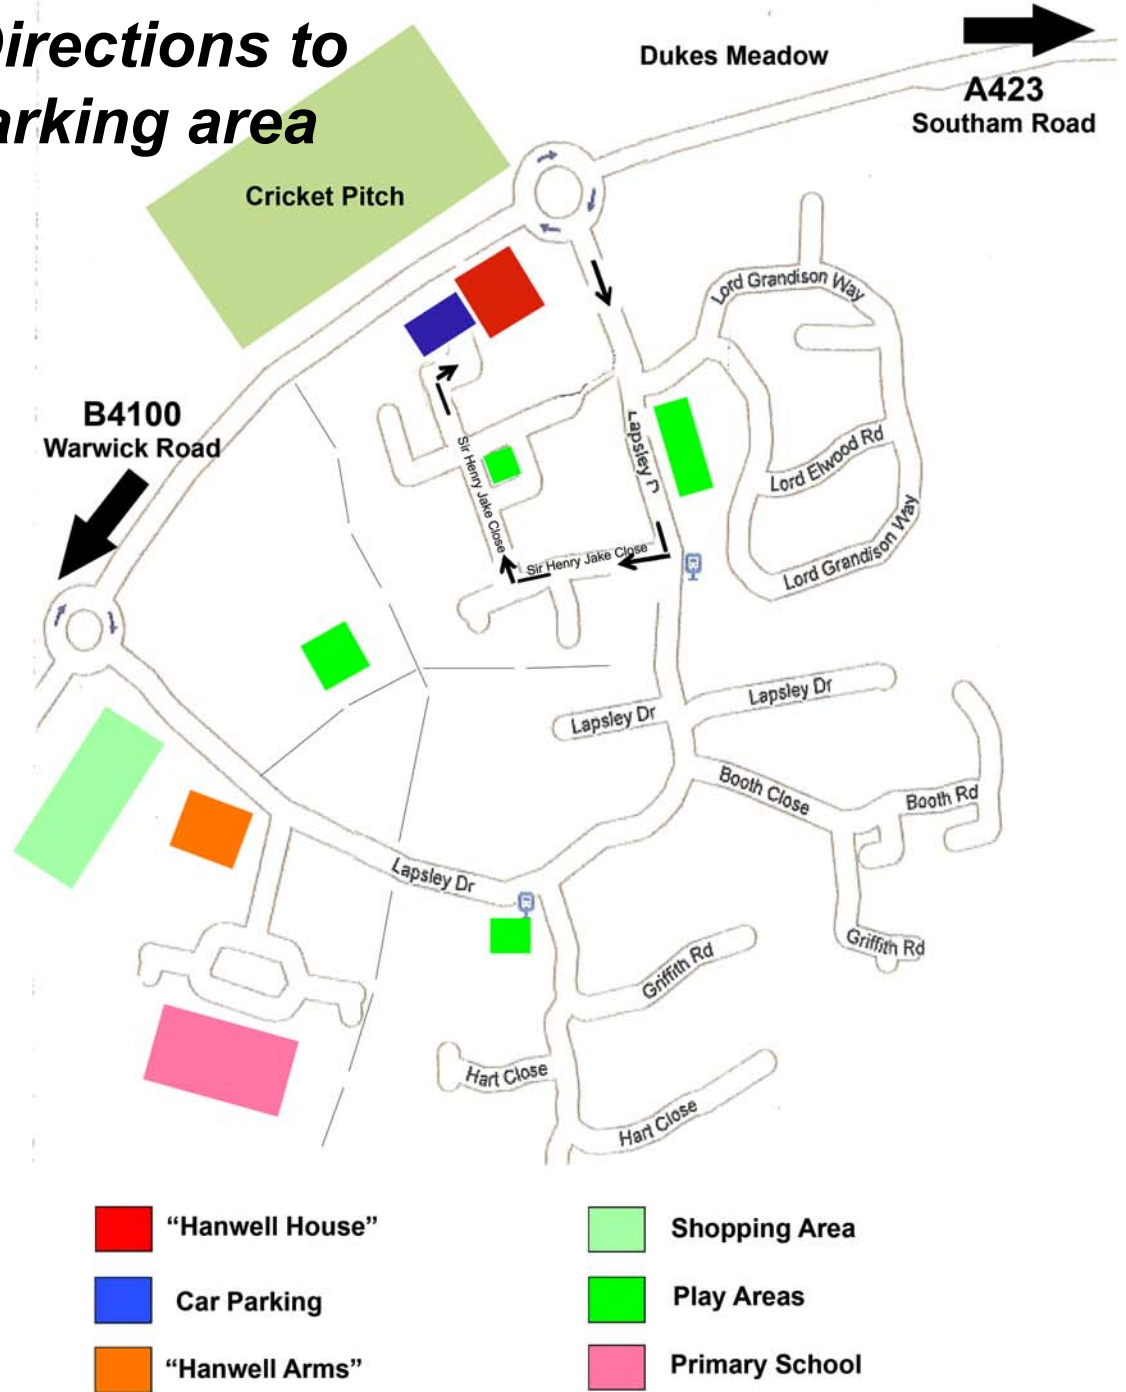

Hanwell House

Map and Directions to private parking area

Directions

Turn into Lapsley Drive at the roundabout

Take the first road on the right (Sir Henry Jake Close) opposite the Lapsley Road play area

Take the first turn right, past a small play area

Take the driveway straight ahead (between two houses)

The drive bends to the right into our shared parking area
(be careful, as this a tight turn)

Park in front of one of the far right hand garages - each marked with a blue 'H H' on the doors to help you find them

The entrance to 'Hanwell House' is to the right, through a gate - between these garages and our adjacent house. **Telephone: 01295 263001 / 07730 338308**